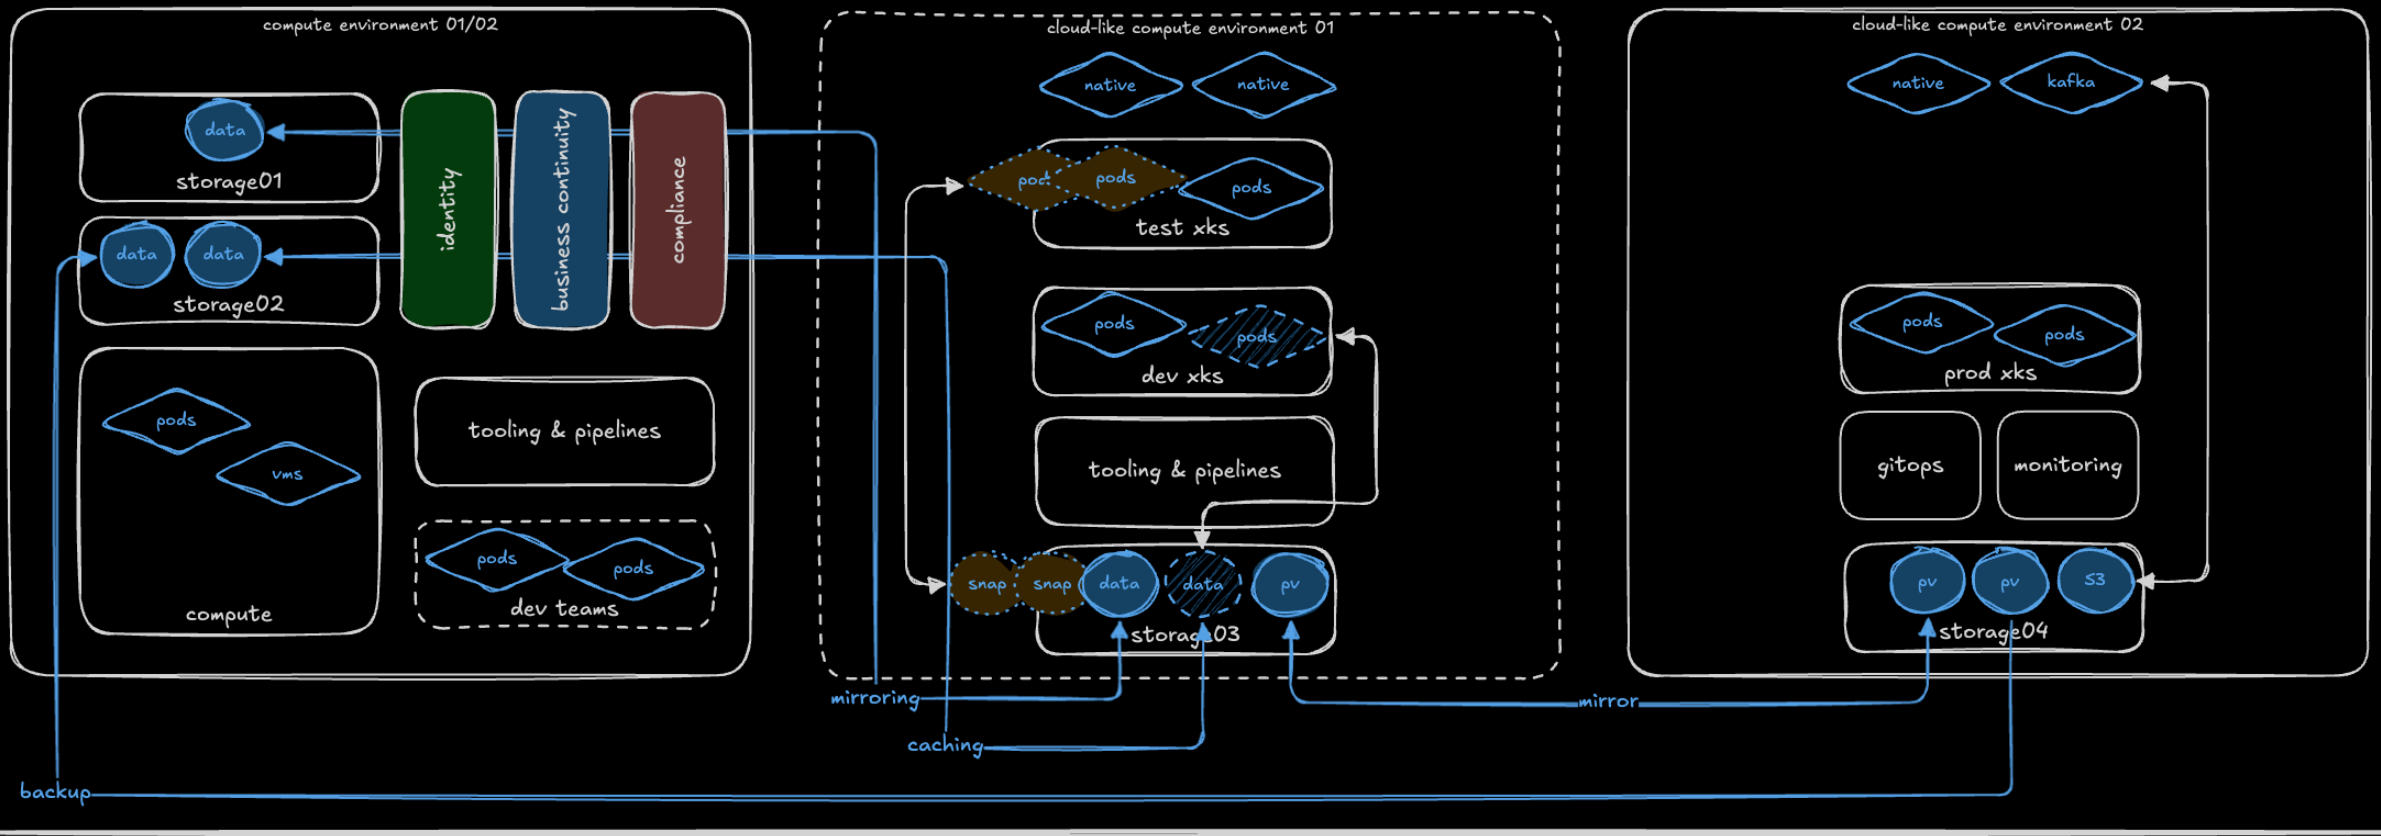

BRIDGING THE GAP

Intelligent data infrastructure for cloud-native
agility in hybrid multi-cloud

Rom Adams
Innovation and Solutions @ CTO Office
2025

<https://github.com/romdalf/conoa-cncd-2025>

- provision
- snapshot
- clone
- backup
- mirror
- migrate

intelligent data infrastructure control plane

- storage management
- monitoring
- mobility
- business continuity
- ransomware protection
- governance

intelligent data infrastructure control plane

- storage management
- monitoring
- mobility
- business continuity
- ransomware protection
- governance
- workload patterns