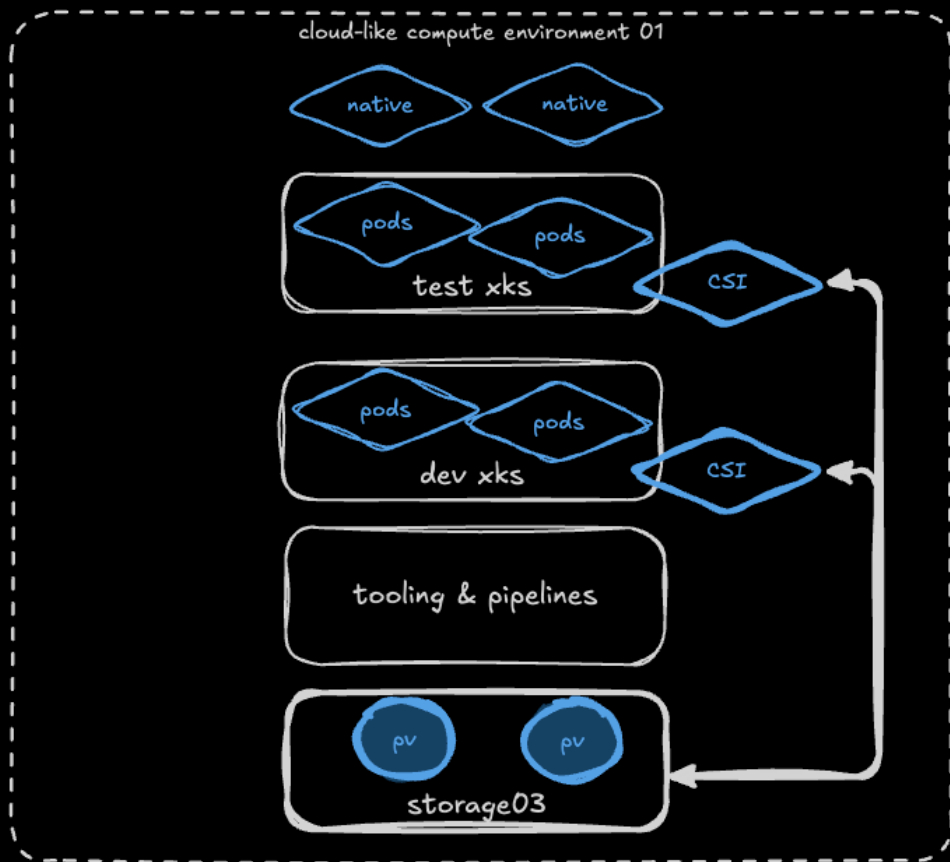

BRIDGING THE GAP

Intelligent data infrastructure for cloud-native
agility in hybrid multi-cloud

Rom Adams
Innovation and Solutions @ CTO Office
2025

<https://github.com/romdalf/conoa-cncd-2025>

- provision
- snapshot
- clone
- backup
- mirror
- migrate

intelligent data infrastructure control plane

- storage management
- monitoring
- mobility
- business continuity
- ransomware protection
- governance

intelligent data infrastructure control plane

- storage management
- monitoring
- mobility
- business continuity
- ransomware protection
- governance
- workload patterns