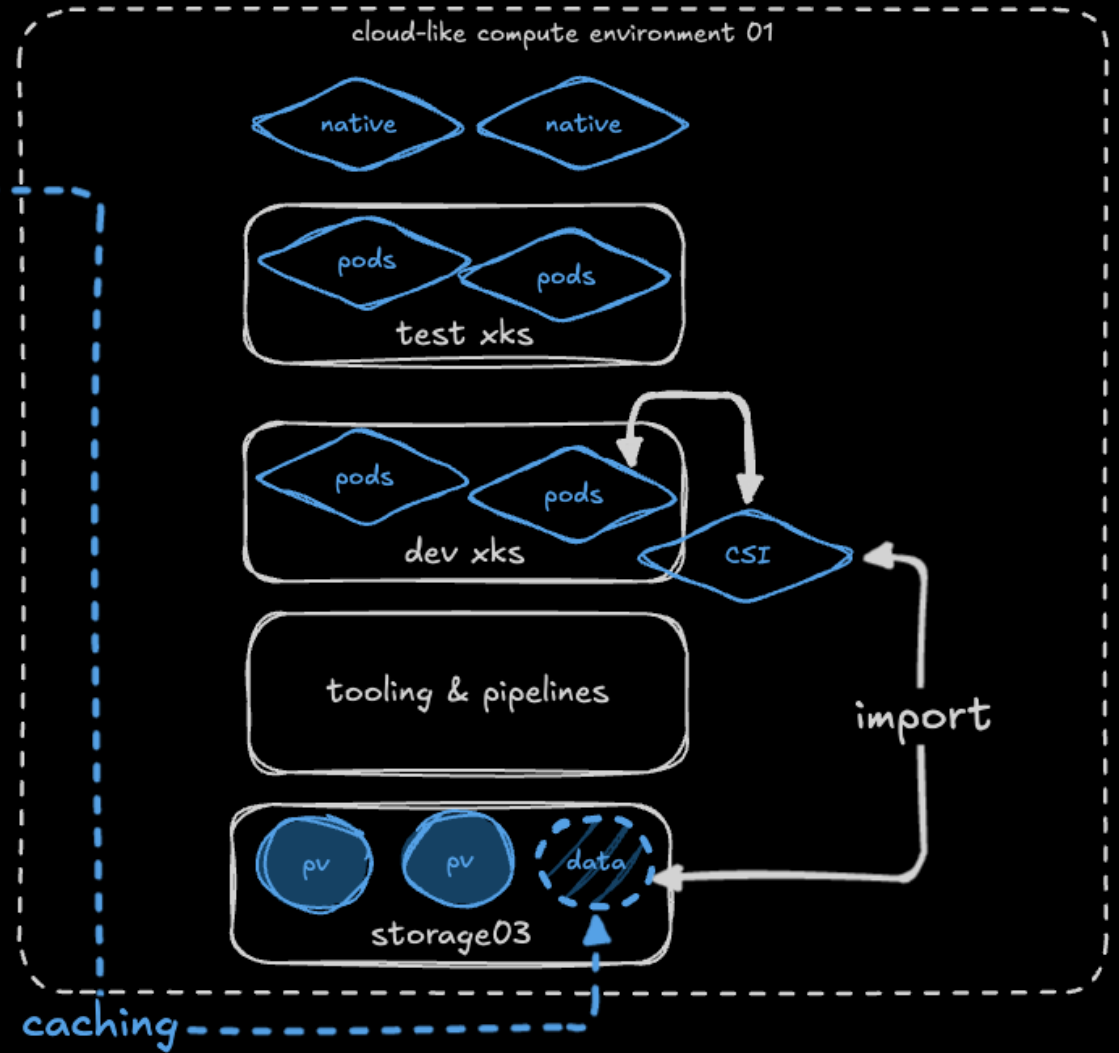

BRIDGING THE GAP

Intelligent data infrastructure for cloud-native
agility in hybrid multi-cloud

Rom Adams
Innovation and Solutions @ CTO Office
2025

<https://github.com/romdalf/conoa-cncd-2025>

- provision
- snapshot
- clone
- backup
- mirror
- migrate

intelligent data infrastructure control plane

- storage management
- monitoring
- mobility
- business continuity
- ransomware protection
- governance

intelligent data infrastructure control plane

- storage management
- monitoring
- mobility
- business continuity
- ransomware protection
- governance
- workload patterns