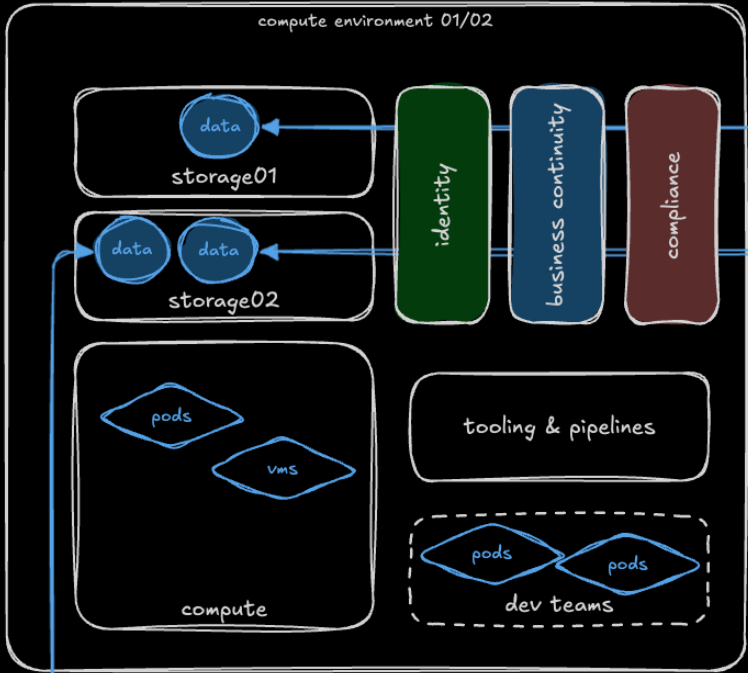

BRIDGING THE GAP

Intelligent data infrastructure for cloud-native
agility in hybrid multi-cloud

Rom Adams
Innovation and Solutions @ CTO Office
2025

<https://github.com/romdalf/conoa-cncd-2025>

- provision
- snapshot
- clone
- backup
- mirror
- migrate

intelligent data infrastructure control plane

- storage management
- monitoring
- mobility
- business continuity
- ransomware protection
- governance

intelligent data infrastructure control plane

- storage management
- monitoring
- mobility
- business continuity
- ransomware protection
- governance
- workload patterns