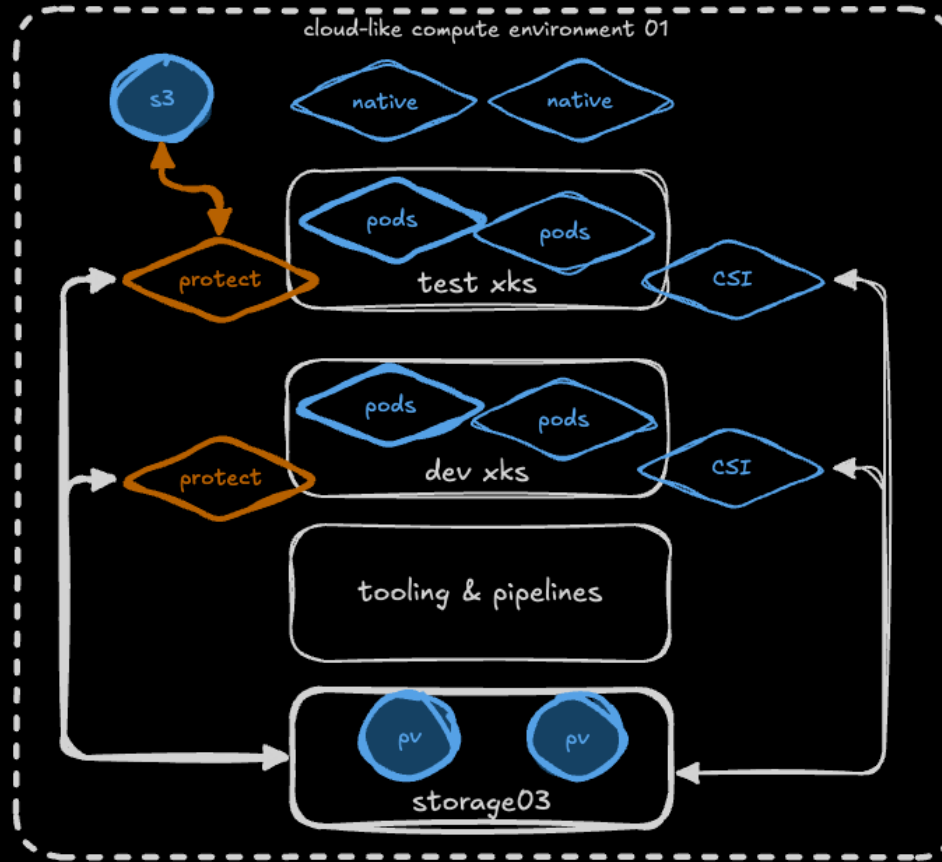

BRIDGING THE GAP

Intelligent data infrastructure for cloud-native
agility in hybrid multi-cloud

Rom Adams
Innovation and Solutions @ CTO Office
2025

<https://github.com/romdalf/conoa-cncd-2025>

- provision
- snapshot
- clone
- backup
- mirror
- migrate

intelligent data infrastructure control plane

- storage management
- monitoring
- mobility
- business continuity
- ransomware protection
- governance

intelligent data infrastructure control plane

- storage management
- monitoring
- mobility
- business continuity
- ransomware protection
- governance
- workload patterns