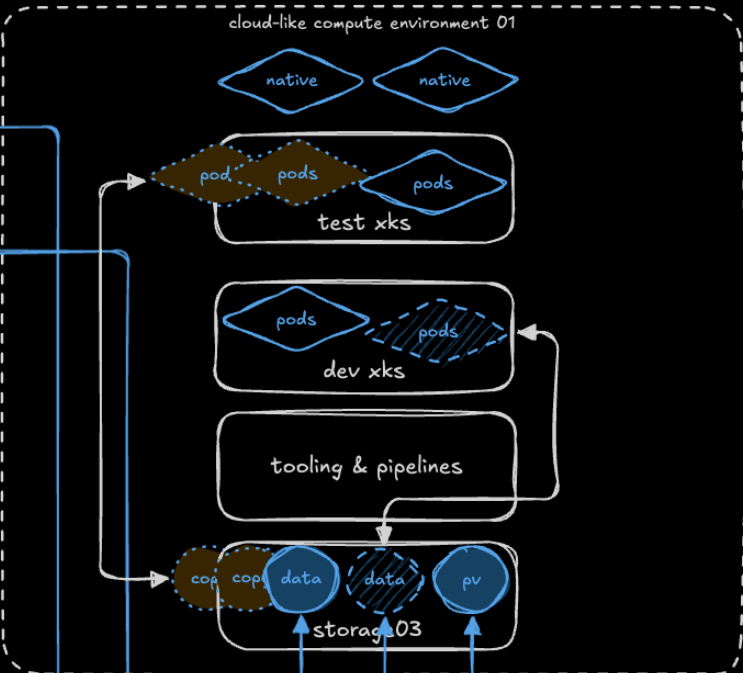

BRIDGING THE GAP

Intelligent data infrastructure for cloud-native
agility in hybrid multi-cloud

Rom Adams
Innovation and Solutions @ CTO Office
2025

<https://github.com/romdalf/conoa-cncd-2025>

- provision
- snapshot
- clone
- backup
- mirror
- migrate

intelligent data infrastructure control plane

- storage management
- monitoring
- mobility
- business continuity
- ransomware protection
- governance

intelligent data infrastructure control plane

- storage management
- monitoring
- mobility
- business continuity
- ransomware protection
- governance
- workload patterns