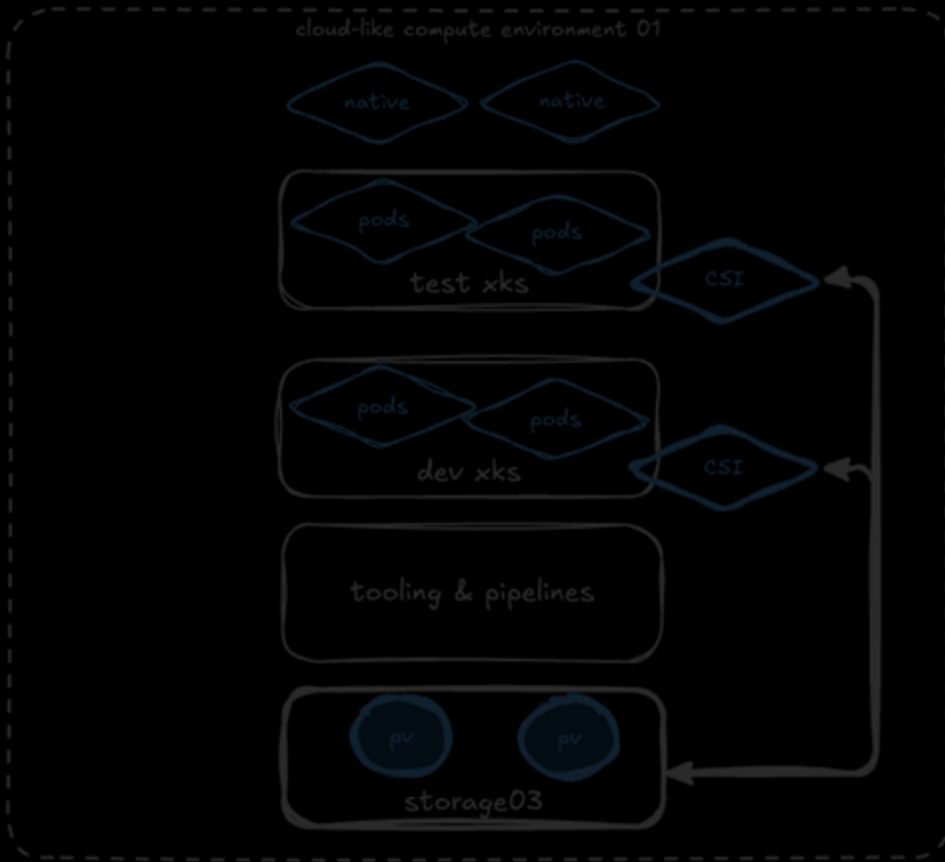

BRIDGING THE GAP

Intelligent data infrastructure for cloud-native
agility in hybrid multi-cloud

Rom Adams
Innovation and Solutions @ CTO Office
2025

<https://github.com/romdalf/conoa-cncd-2025>

- provision
- snapshot
- clone
- backup
- mirror
- migrate

intelligent data infrastructure control plane

- storage management
- monitoring
- mobility
- business continuity
- ransomware protection
- governance

intelligent data infrastructure control plane

- storage management
- monitoring
- mobility
- business continuity
- ransomware protection
- governance
- workload patterns