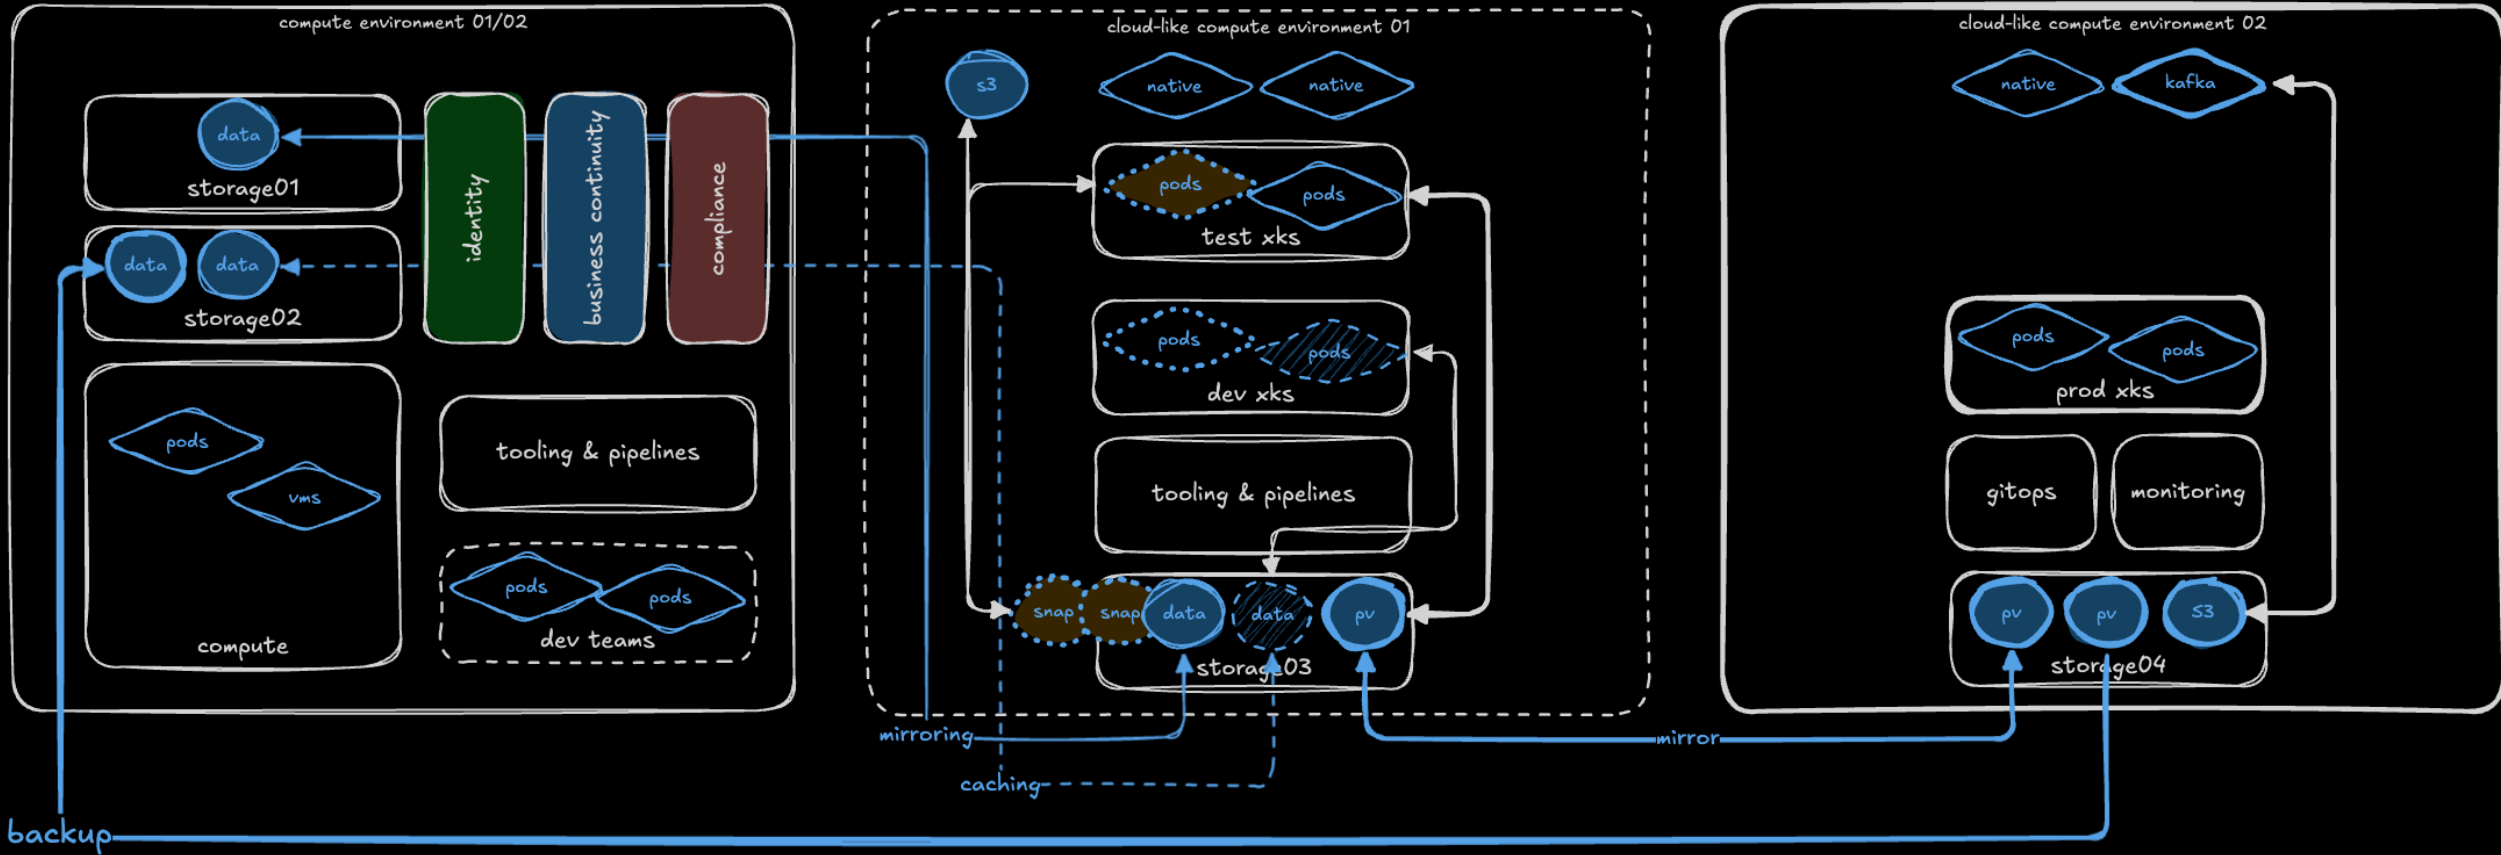

BRIDGING THE GAP

Intelligent data infrastructure for cloud-native
agility in hybrid multi-cloud

Rom Adams
Innovation and Solutions @ CTO Office
2025

<https://github.com/romdalf/conoa-cncd-2025>

- provision
- snapshot
- clone
- backup
- mirror
- migrate

intelligent data infrastructure control plane

- storage management
- monitoring
- mobility
- business continuity
- ransomware protection
- governance

intelligent data infrastructure control plane

- storage management
- monitoring
- mobility
- business continuity
- ransomware protection
- governance
- workload patterns