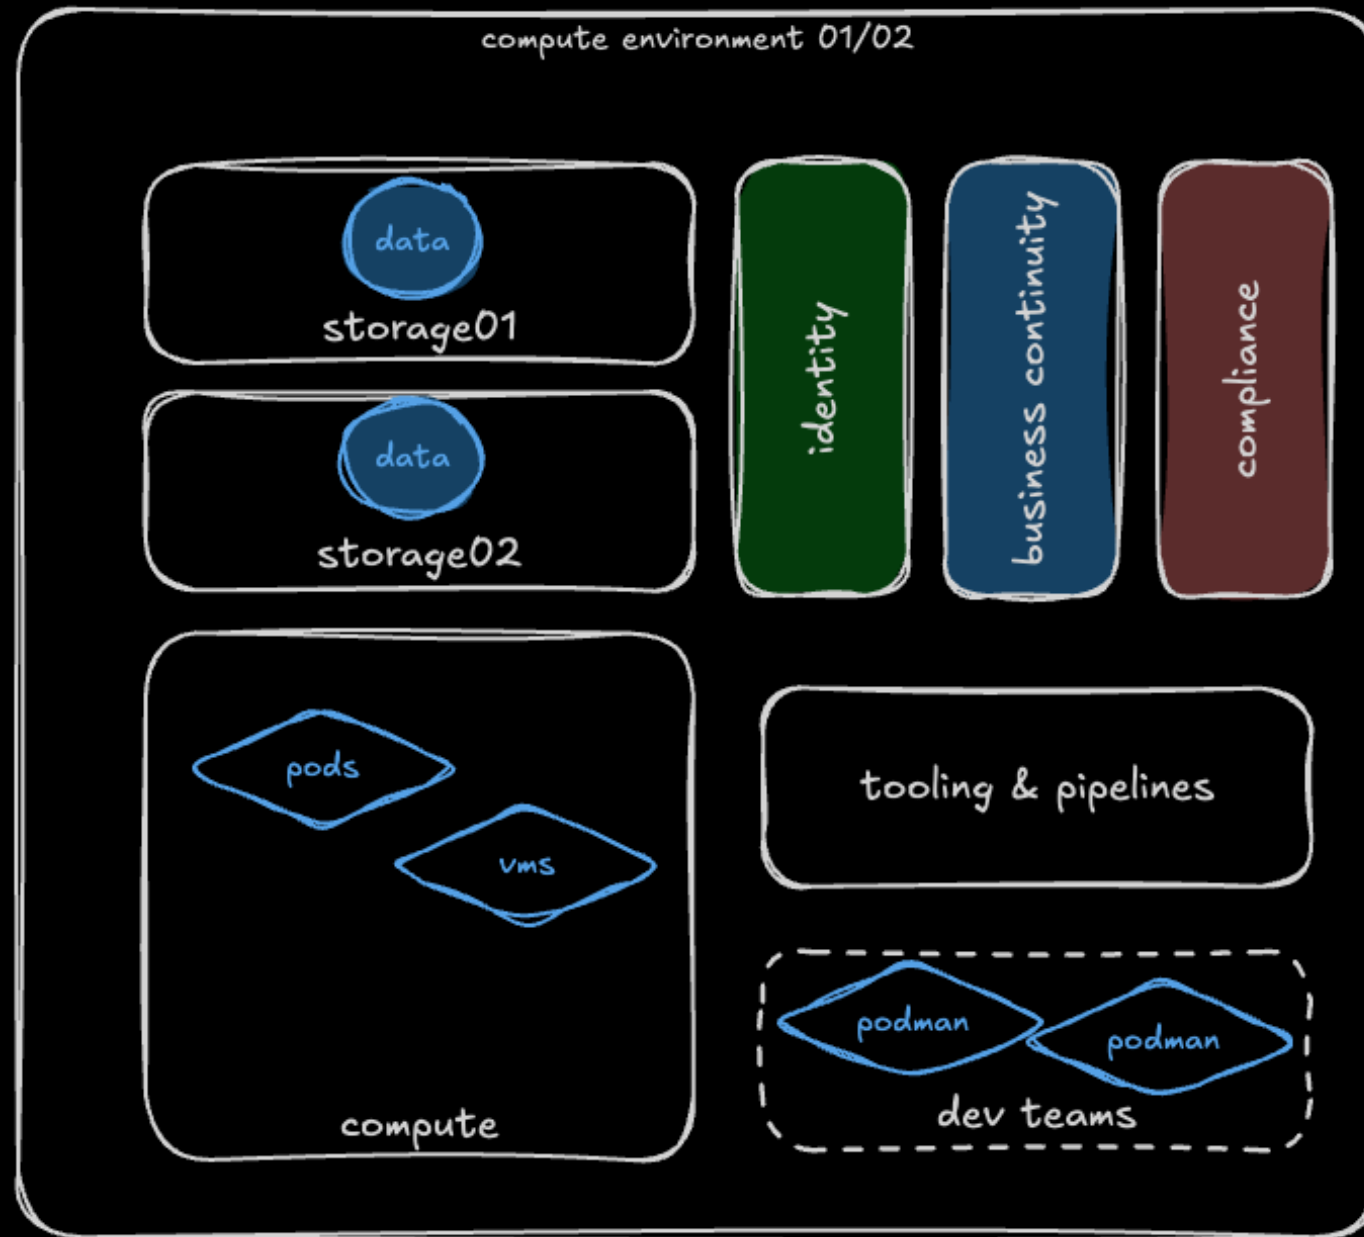

BRIDGING THE GAP

Intelligent data infrastructure for cloud-native
agility in hybrid multi-cloud

Rom Adams
Innovation and Solutions @ CTO Office
2025

<https://github.com/romdalf/conoa-cncd-2025>

- provision
- snapshot
- clone
- backup
- mirror
- migrate

intelligent data infrastructure control plane

- storage management
- monitoring
- mobility
- business continuity
- ransomware protection
- governance

intelligent data infrastructure control plane

- storage management
- monitoring
- mobility
- business continuity
- ransomware protection
- governance
- workload patterns