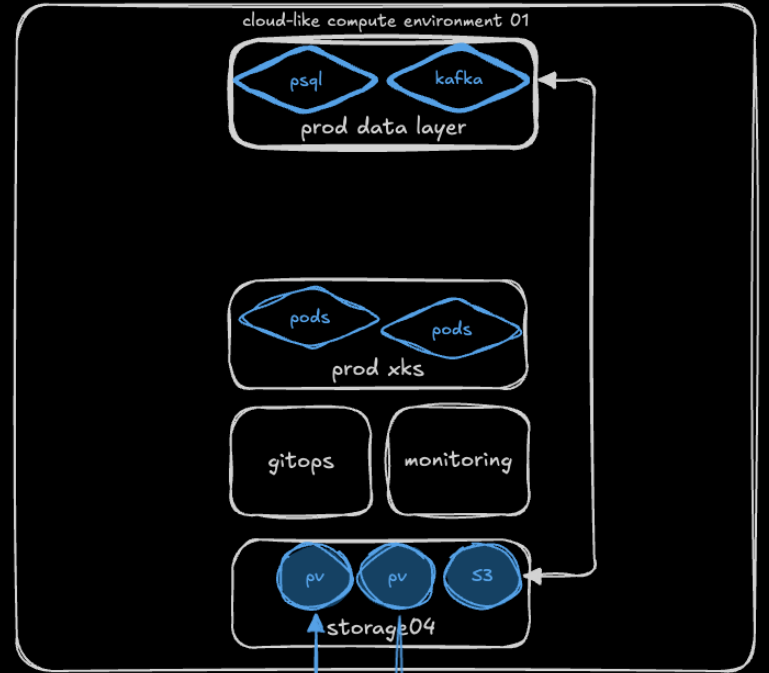

BRIDGING THE GAP

Intelligent data infrastructure for cloud-native
agility in hybrid multi-cloud

Rom Adams
Innovation and Solutions @ CTO Office
2025

<https://github.com/romdalf/conoa-cncd-2025>

- provision
- snapshot
- clone
- backup
- mirror
- migrate

intelligent data infrastructure control plane

- storage management
- monitoring
- mobility
- business continuity
- ransomware protection
- governance

intelligent data infrastructure control plane

- storage management
- monitoring
- mobility
- business continuity
- ransomware protection
- governance
- workload patterns