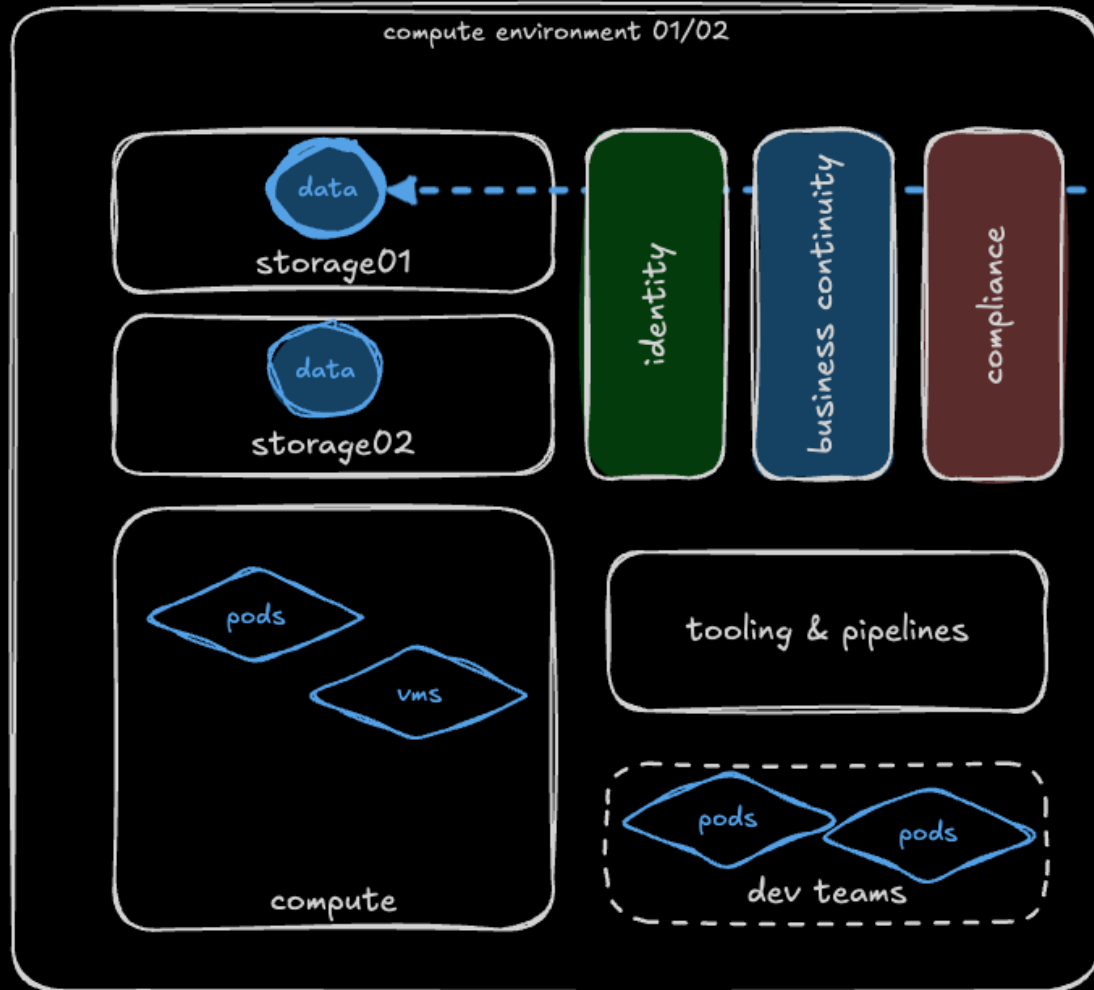

BRIDGING THE GAP

Intelligent data infrastructure for cloud-native
agility in hybrid multi-cloud

Rom Adams
Innovation and Solutions @ CTO Office
2025

<https://github.com/romdalf/conoa-cncd-2025>

- provision
- snapshot
- clone
- backup
- mirror
- migrate

intelligent data infrastructure control plane

- storage management
- monitoring
- mobility
- business continuity
- ransomware protection
- governance

intelligent data infrastructure control plane

- storage management
- monitoring
- mobility
- business continuity
- ransomware protection
- governance
- workload patterns