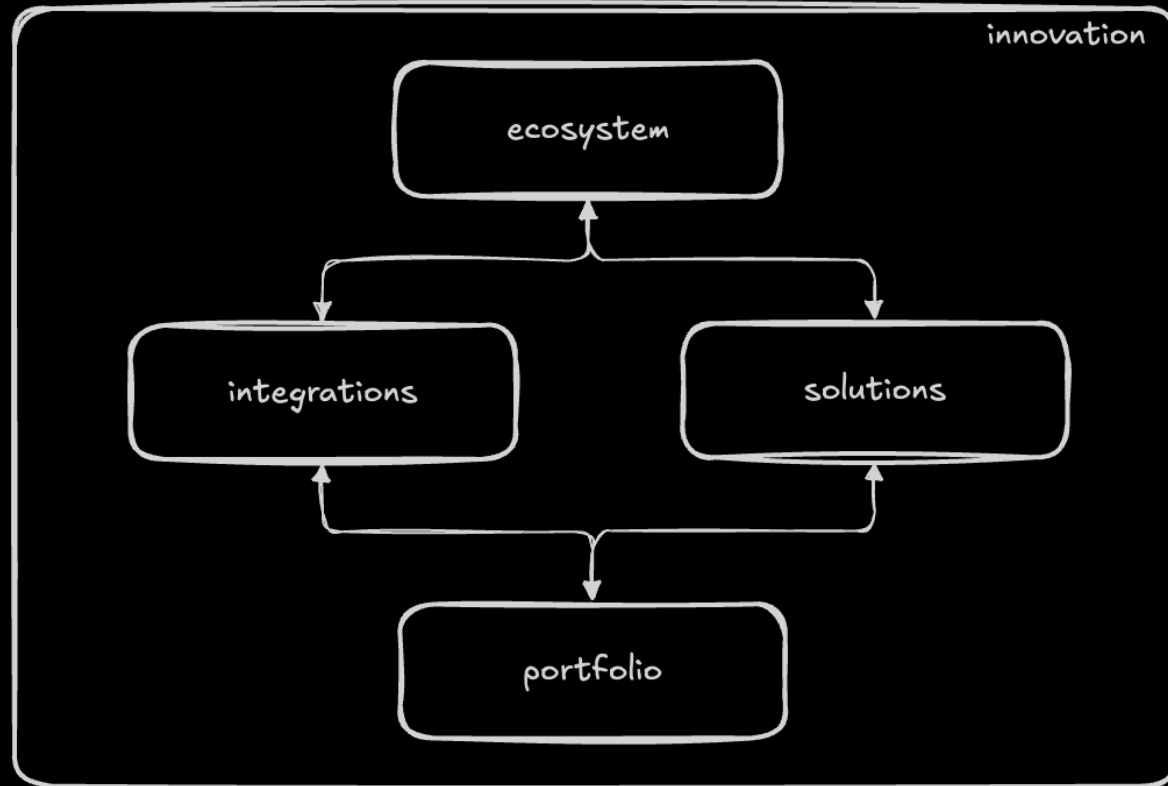

BRIDGING THE GAP

Intelligent data infrastructure for cloud-native
agility in hybrid multi-cloud

Rom Adams
Innovation and Solutions @ CTO Office
2025

<https://github.com/romdalf/conoa-cncd-2025>

- provision
- snapshot
- clone
- backup
- mirror
- migrate

intelligent data infrastructure control plane

- storage management
- monitoring
- mobility
- business continuity
- ransomware protection
- governance

intelligent data infrastructure control plane

- storage management
- monitoring
- mobility
- business continuity
- ransomware protection
- governance
- workload patterns