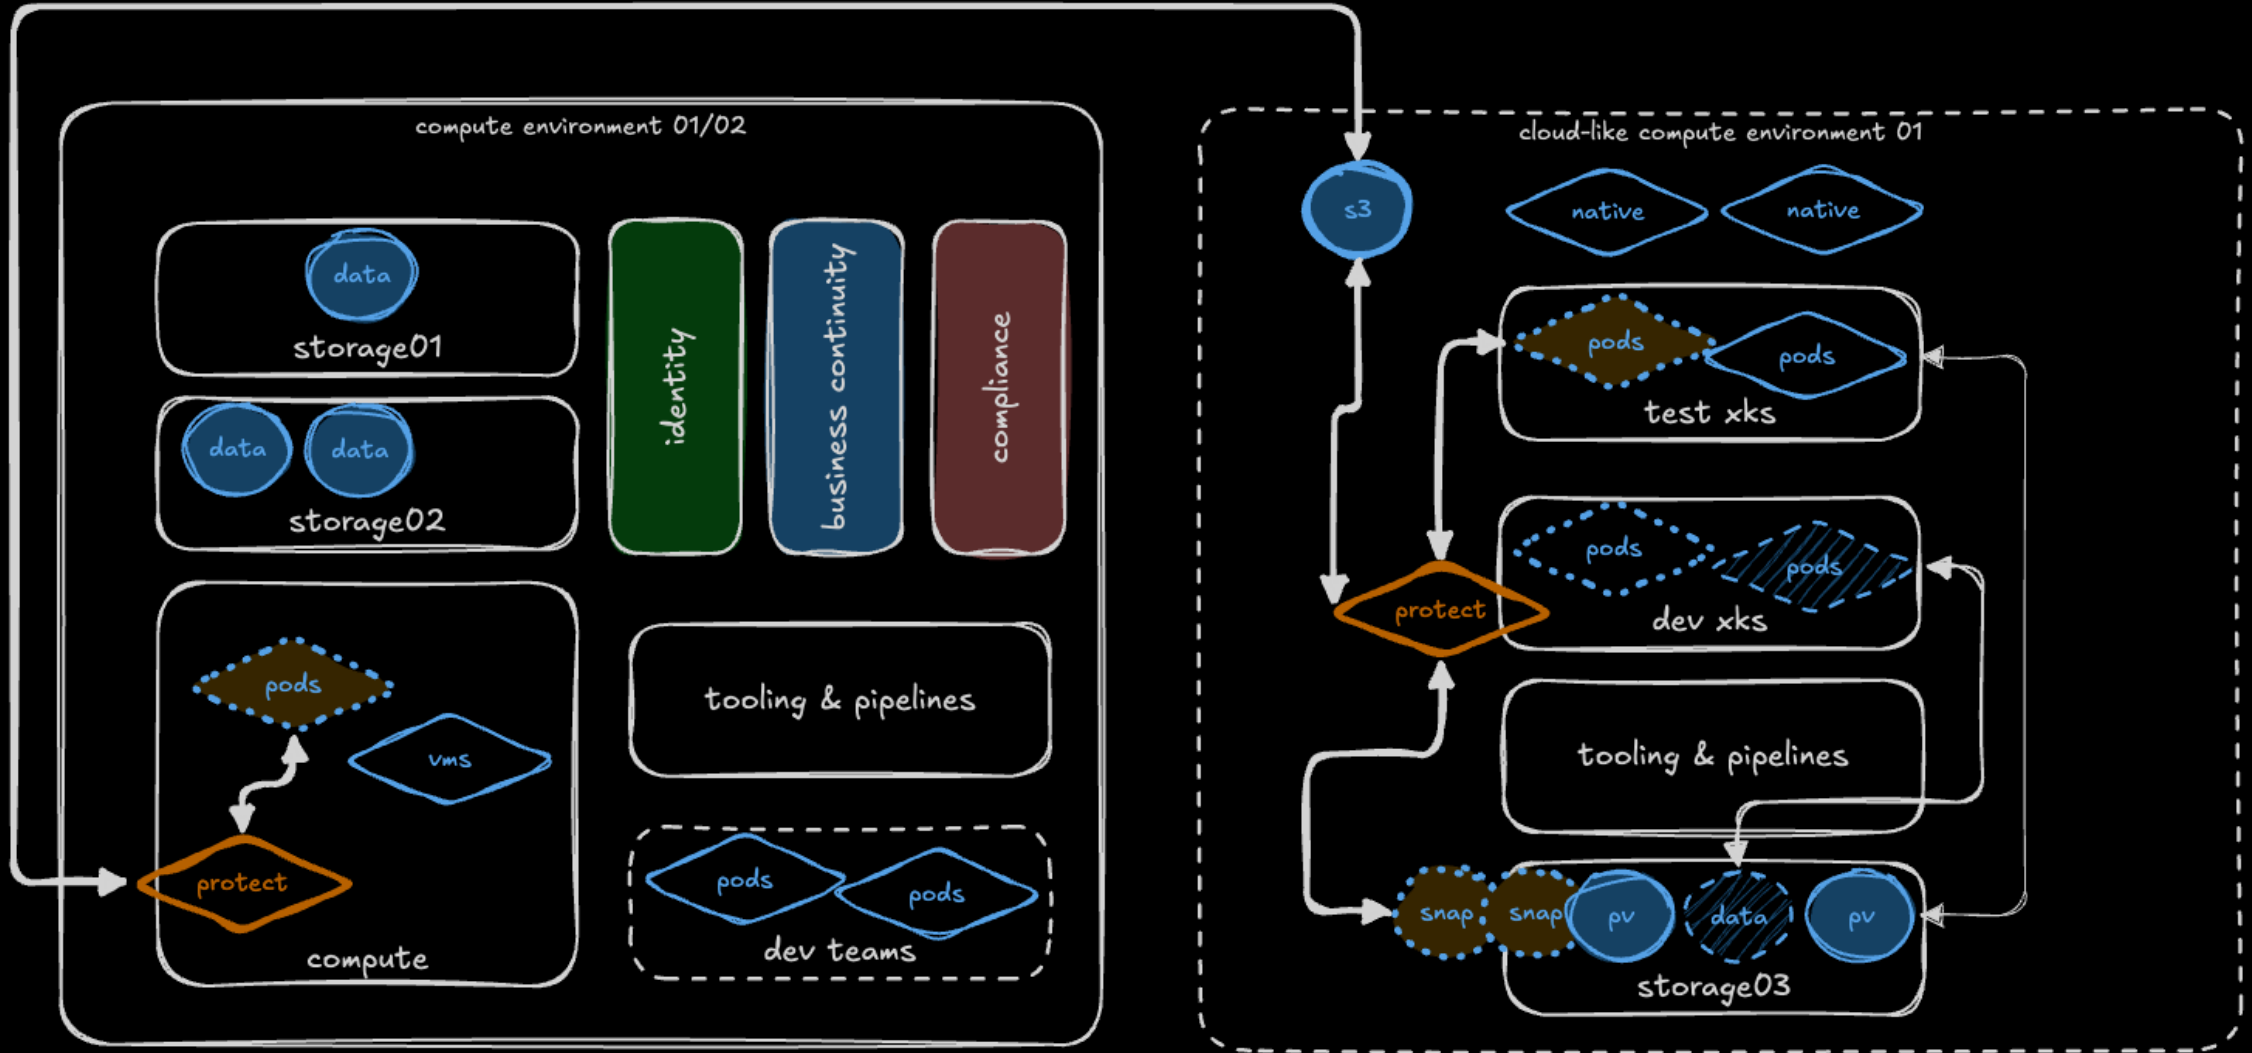

BRIDGING THE GAP

Intelligent data infrastructure for cloud-native
agility in hybrid multi-cloud

Rom Adams
Innovation and Solutions @ CTO Office
2025

<https://github.com/romdalf/conoa-cncd-2025>

- provision
- snapshot
- clone
- backup
- mirror
- migrate

intelligent data infrastructure control plane

- storage management
- monitoring
- mobility
- business continuity
- ransomware protection
- governance

intelligent data infrastructure control plane

- storage management
- monitoring
- mobility
- business continuity
- ransomware protection
- governance
- workload patterns