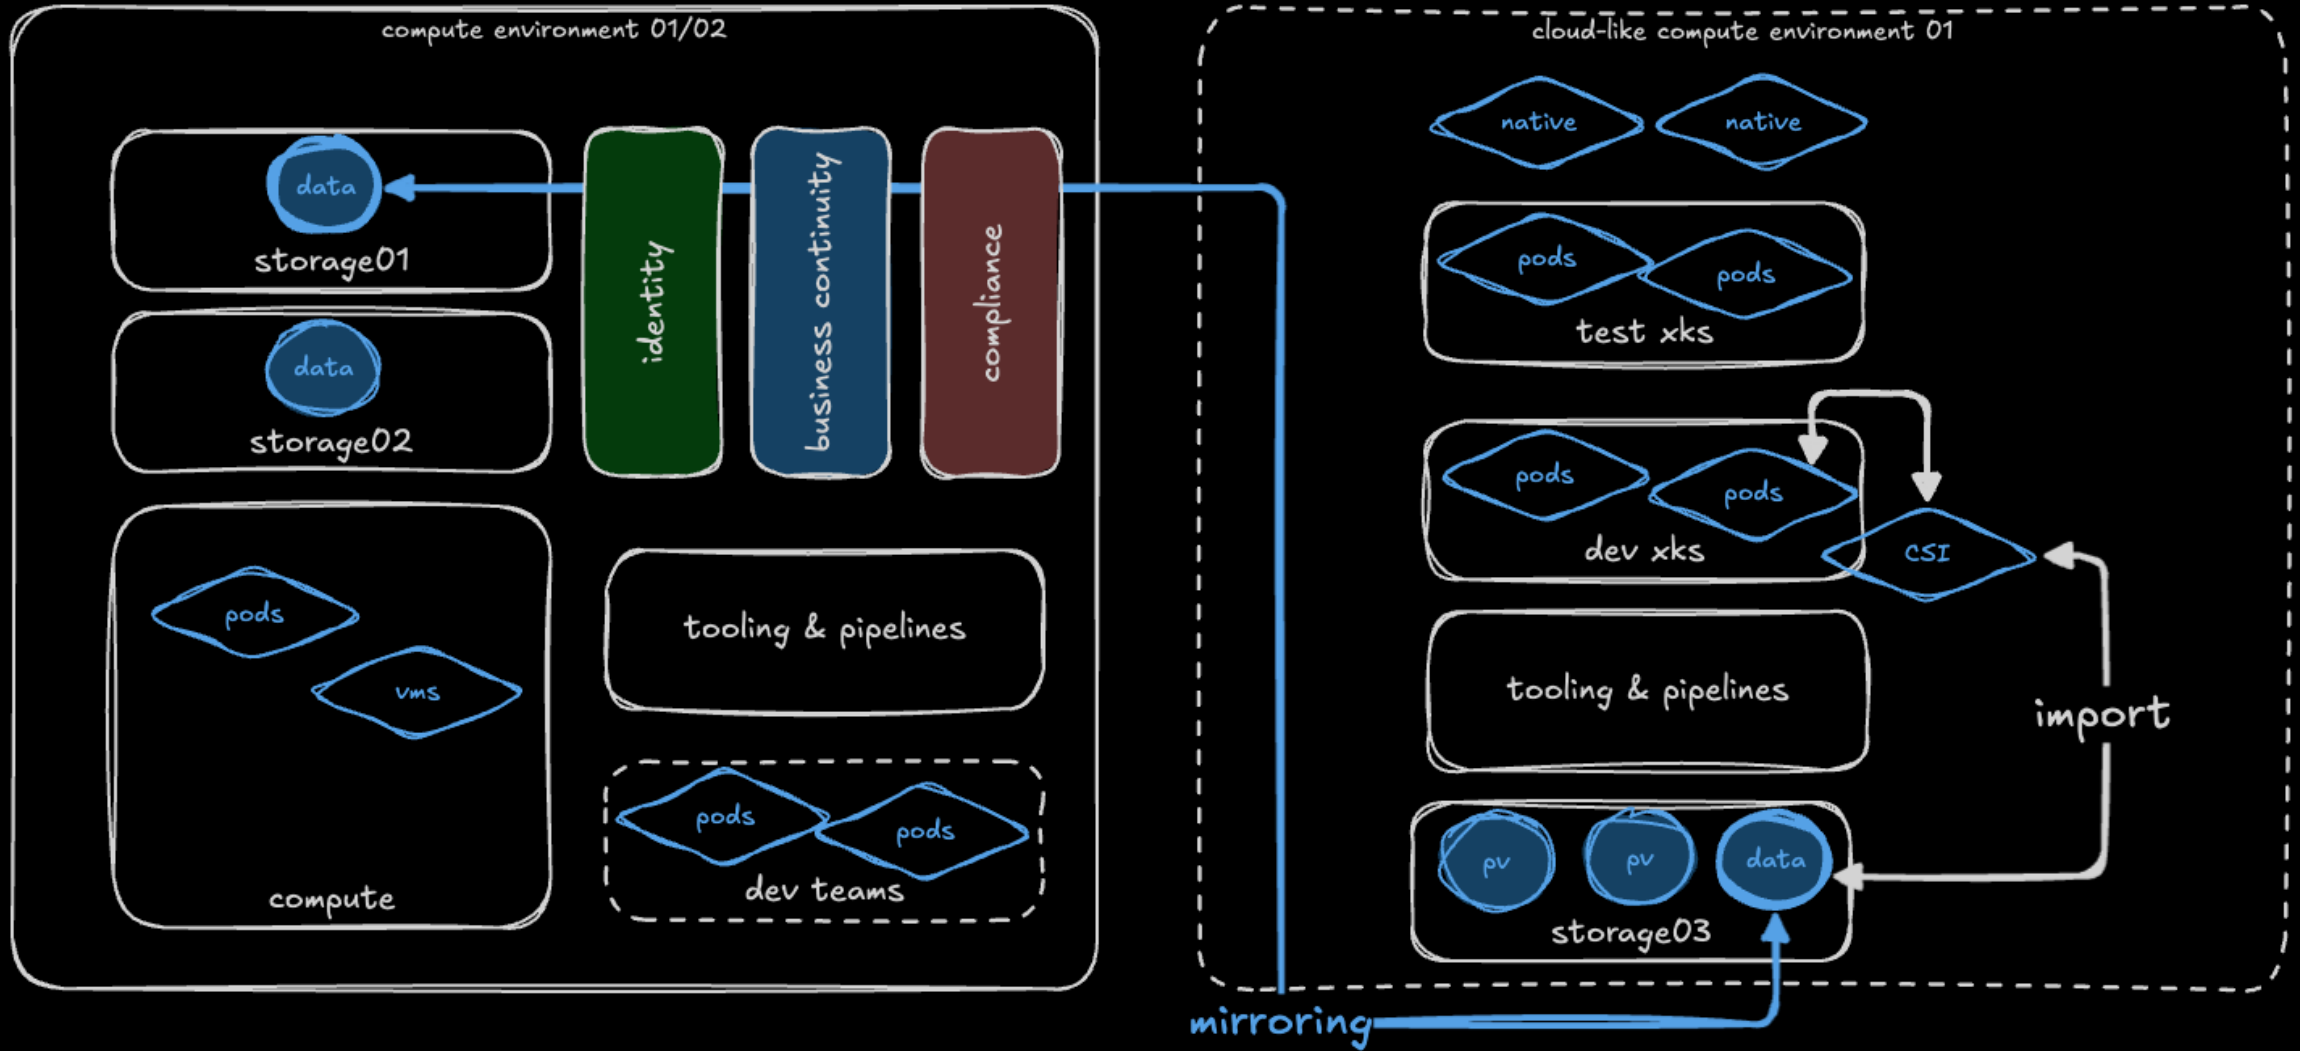

BRIDGING THE GAP

Intelligent data infrastructure for cloud-native
agility in hybrid multi-cloud

Rom Adams
Innovation and Solutions @ CTO Office
2025

<https://github.com/romdalf/conoa-cncd-2025>

- provision
- snapshot
- clone
- backup
- mirror
- migrate

intelligent data infrastructure control plane

- storage management
- monitoring
- mobility
- business continuity
- ransomware protection
- governance

intelligent data infrastructure control plane

- storage management
- monitoring
- mobility
- business continuity
- ransomware protection
- governance
- workload patterns