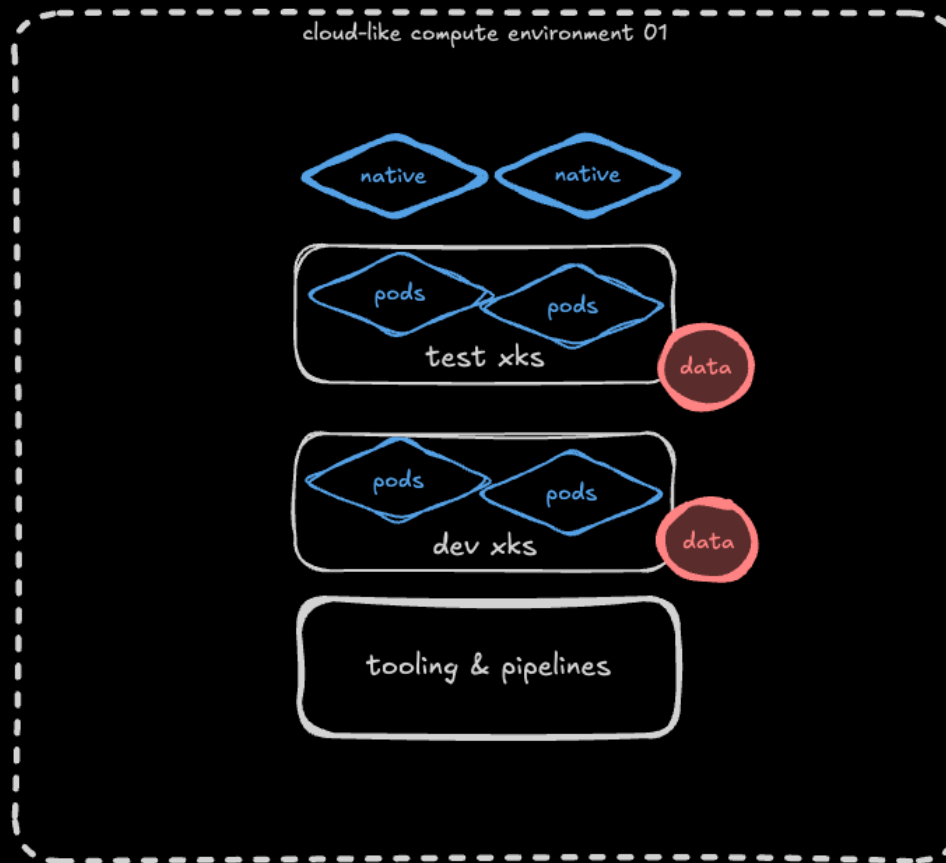

BRIDGING THE GAP

Intelligent data infrastructure for cloud-native
agility in hybrid multi-cloud

Rom Adams
Innovation and Solutions @ CTO Office
2025

<https://github.com/romdalf/conoa-cncd-2025>

- provision
- snapshot
- clone
- backup
- mirror
- migrate

intelligent data infrastructure control plane

- storage management
- monitoring
- mobility
- business continuity
- ransomware protection
- governance

intelligent data infrastructure control plane

- storage management
- monitoring
- mobility
- business continuity
- ransomware protection
- governance
- workload patterns